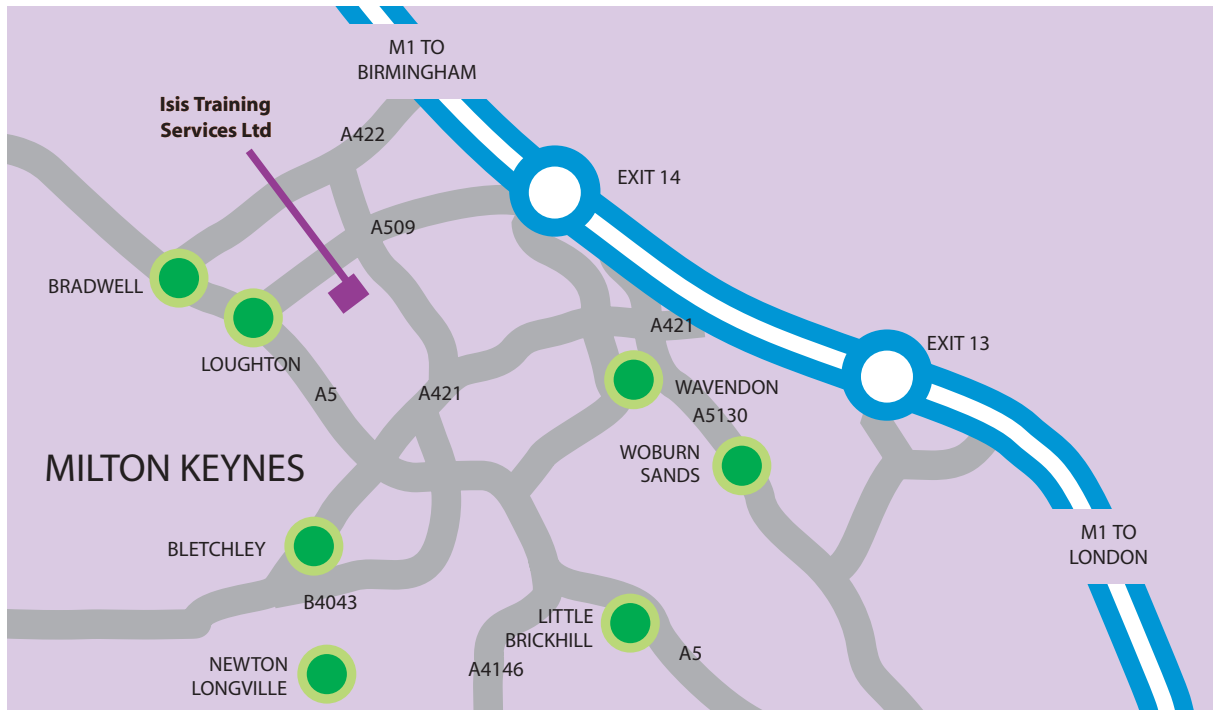

# how to find us

**Isis Training Services Ltd**  
CBXII West Wing  
382-390 Midsummer Boulevard  
Milton Keynes  
MK9 2RG

Telephone: 01908 847062

email: [info@isistraining.co.uk](mailto:info@isistraining.co.uk)  
website: [www.isistraining.co.uk](http://www.isistraining.co.uk)